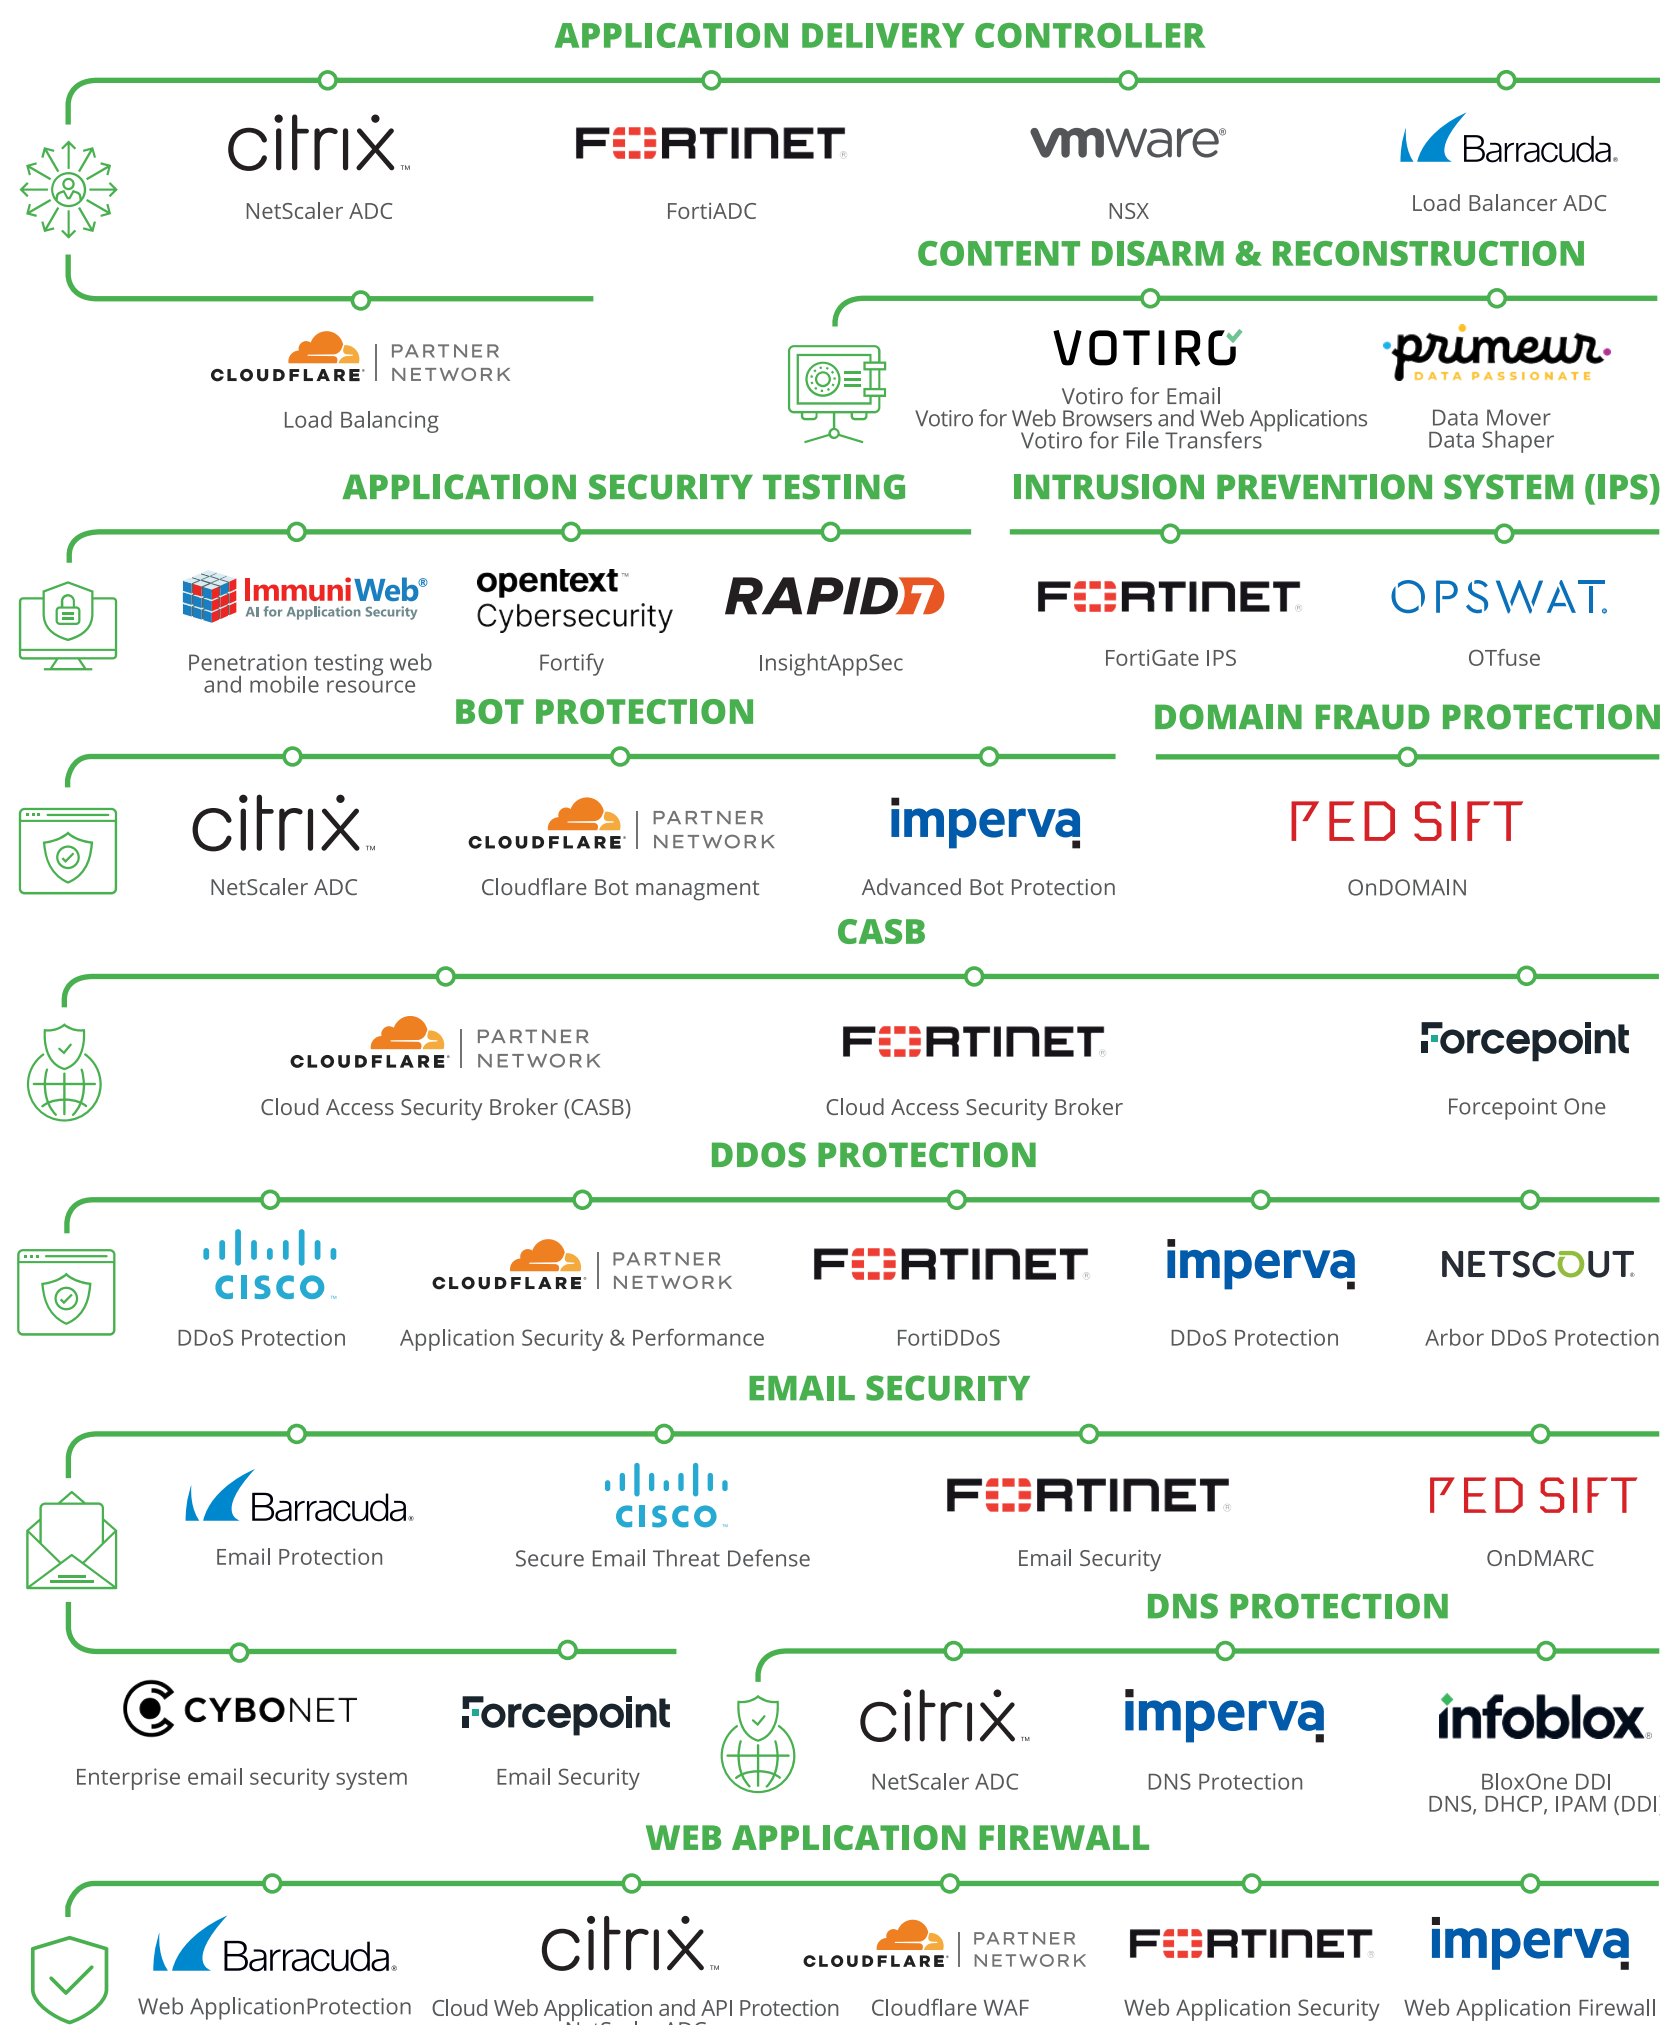

APPLICATION SECURITY

THREAT INTELLIGENCE & RESPONSE

SOFTPROM

VALUE ADDED IT DISTRIBUTOR

USER AND DEVICE SECURITY

NETWORK PERFORMANCE

NETWORK SECURITY

SECURITY OPERATIONS

DATA SECURITY