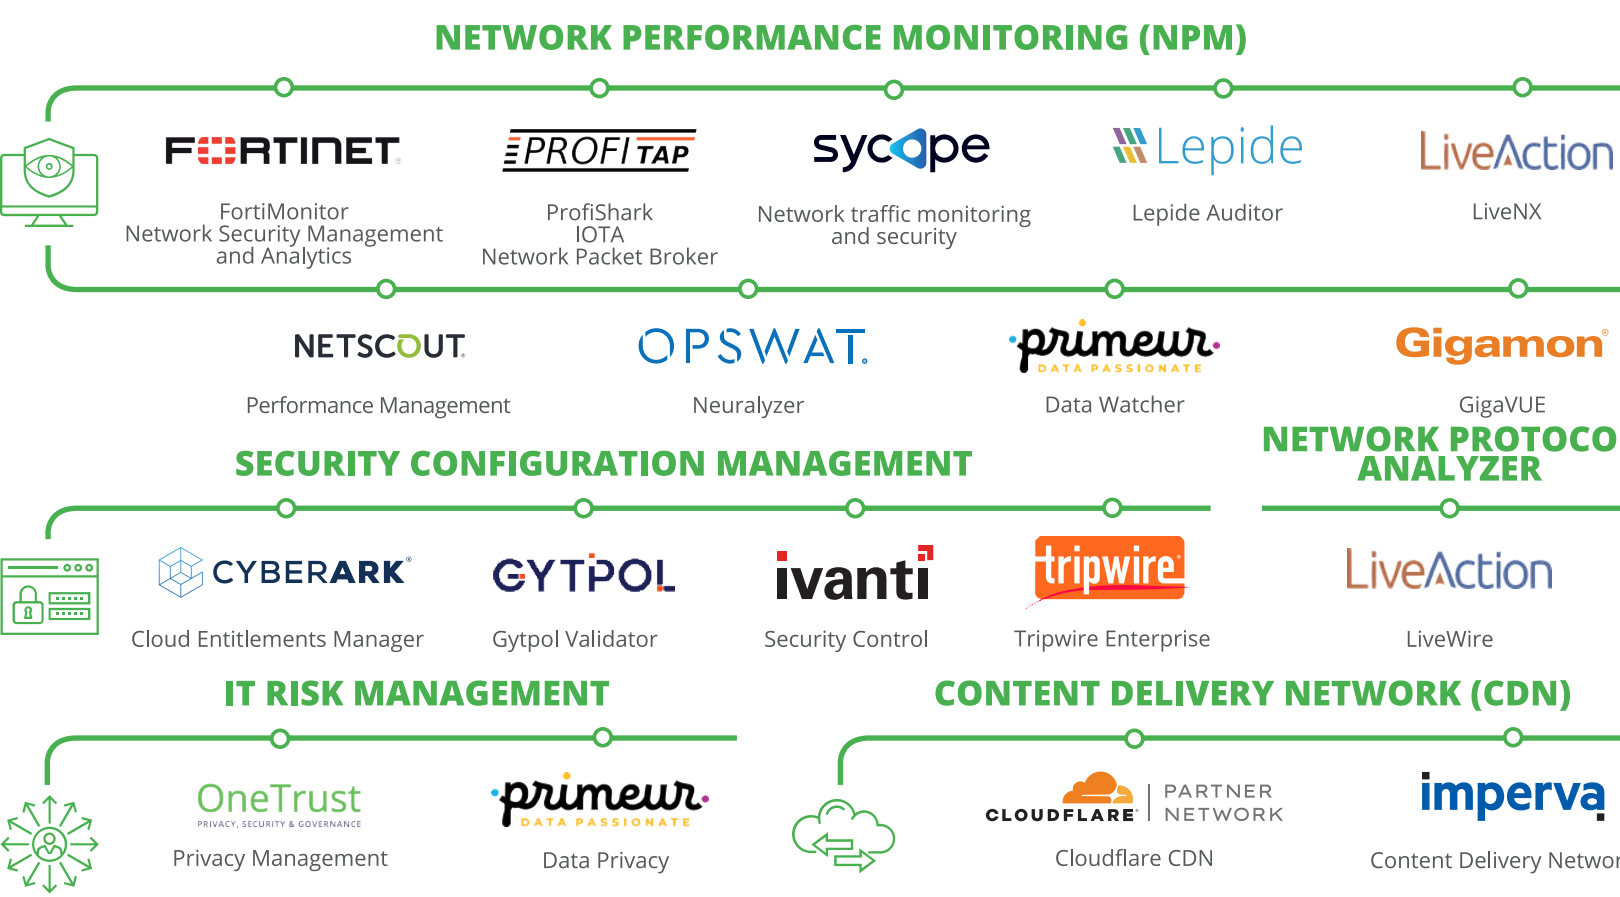

APPLICATION SECURITY

THREAT INTELLIGENCE & RESPONSE

SOFTPROM

VALUE ADDED IT DISTRIBUTOR

USER AND DEVICE SECURITY

NETWORK PERFORMANCE

NETWORK SECURITY

SECURITY OPERATIONS

DATA SECURITY